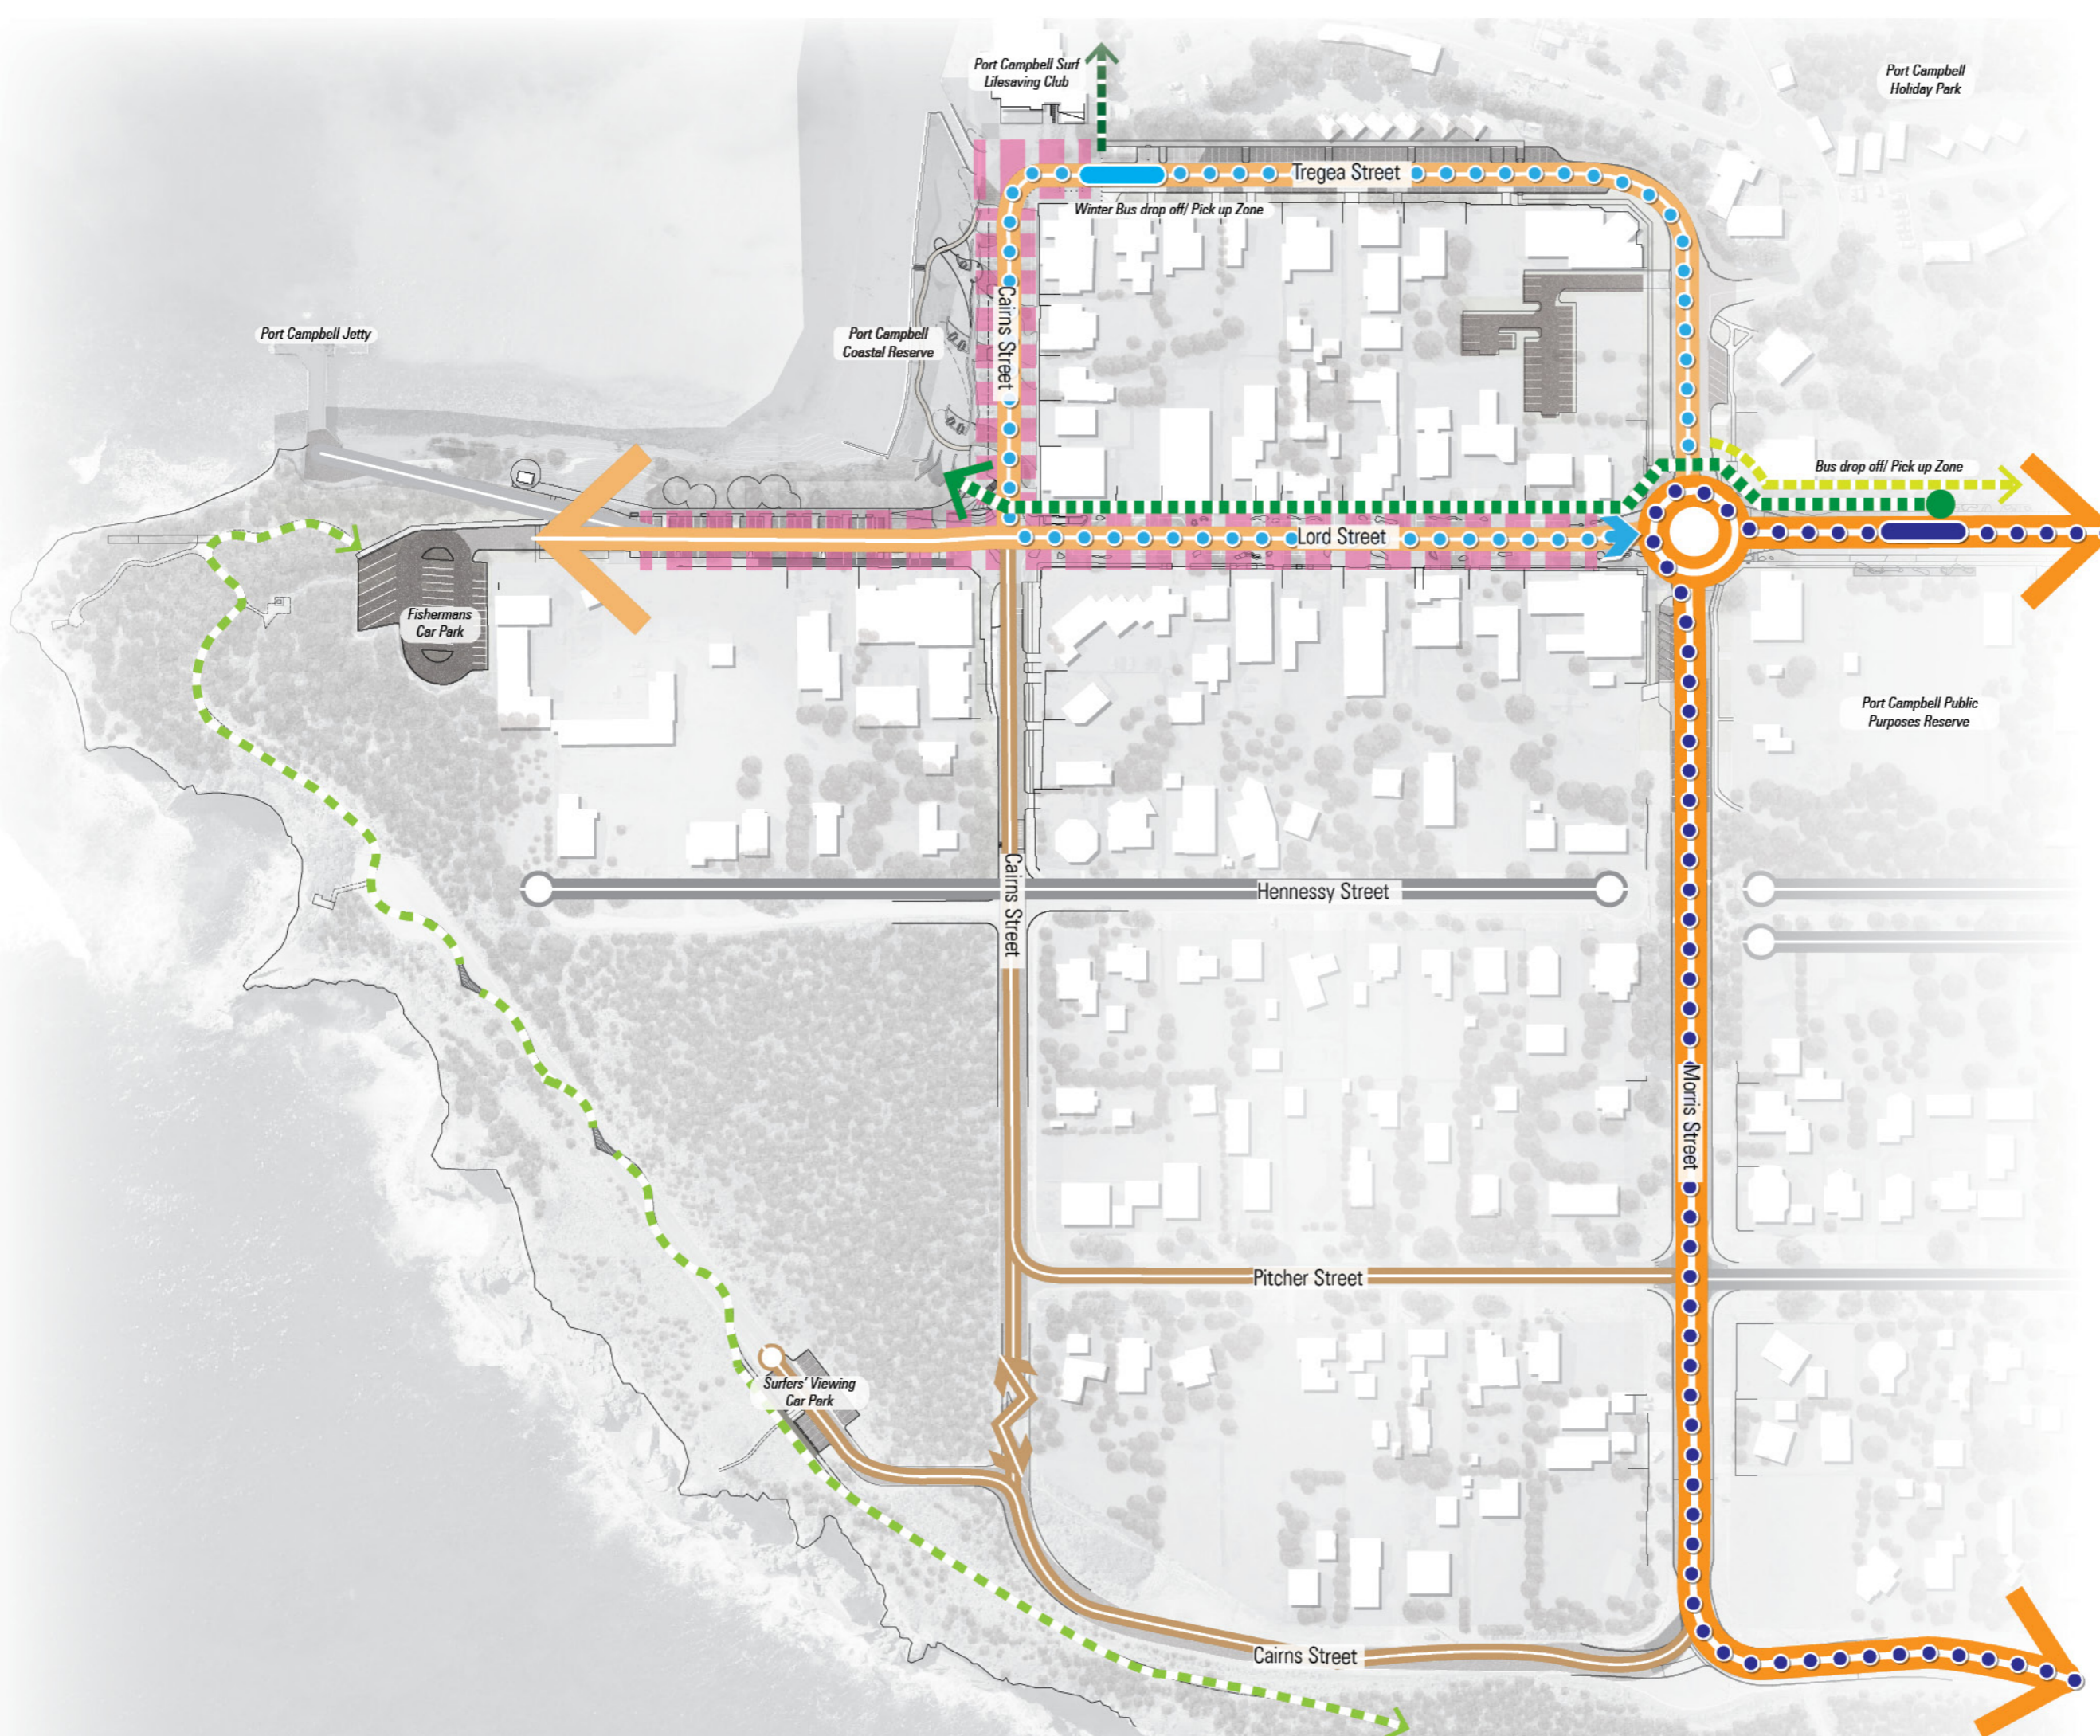

- Primary access (Great Ocean Road/Morris Street) 
- Primary township roads 
- Local streets 
- Low traffic local circulation 
- Chicane 
- Shared zone / reduced speed limit 
- Round-about 
- Road end 
- Primary bus connection 
- Winter bus alternate route 
- Bus stop 
- Connection to future bridge 
- Primary tourism connection to foreshore 
- Great Ocean Walk 
- 12 Apostles Trail 

PORT CAMPBELL TOWNSHIP REVISION
 Access and movement